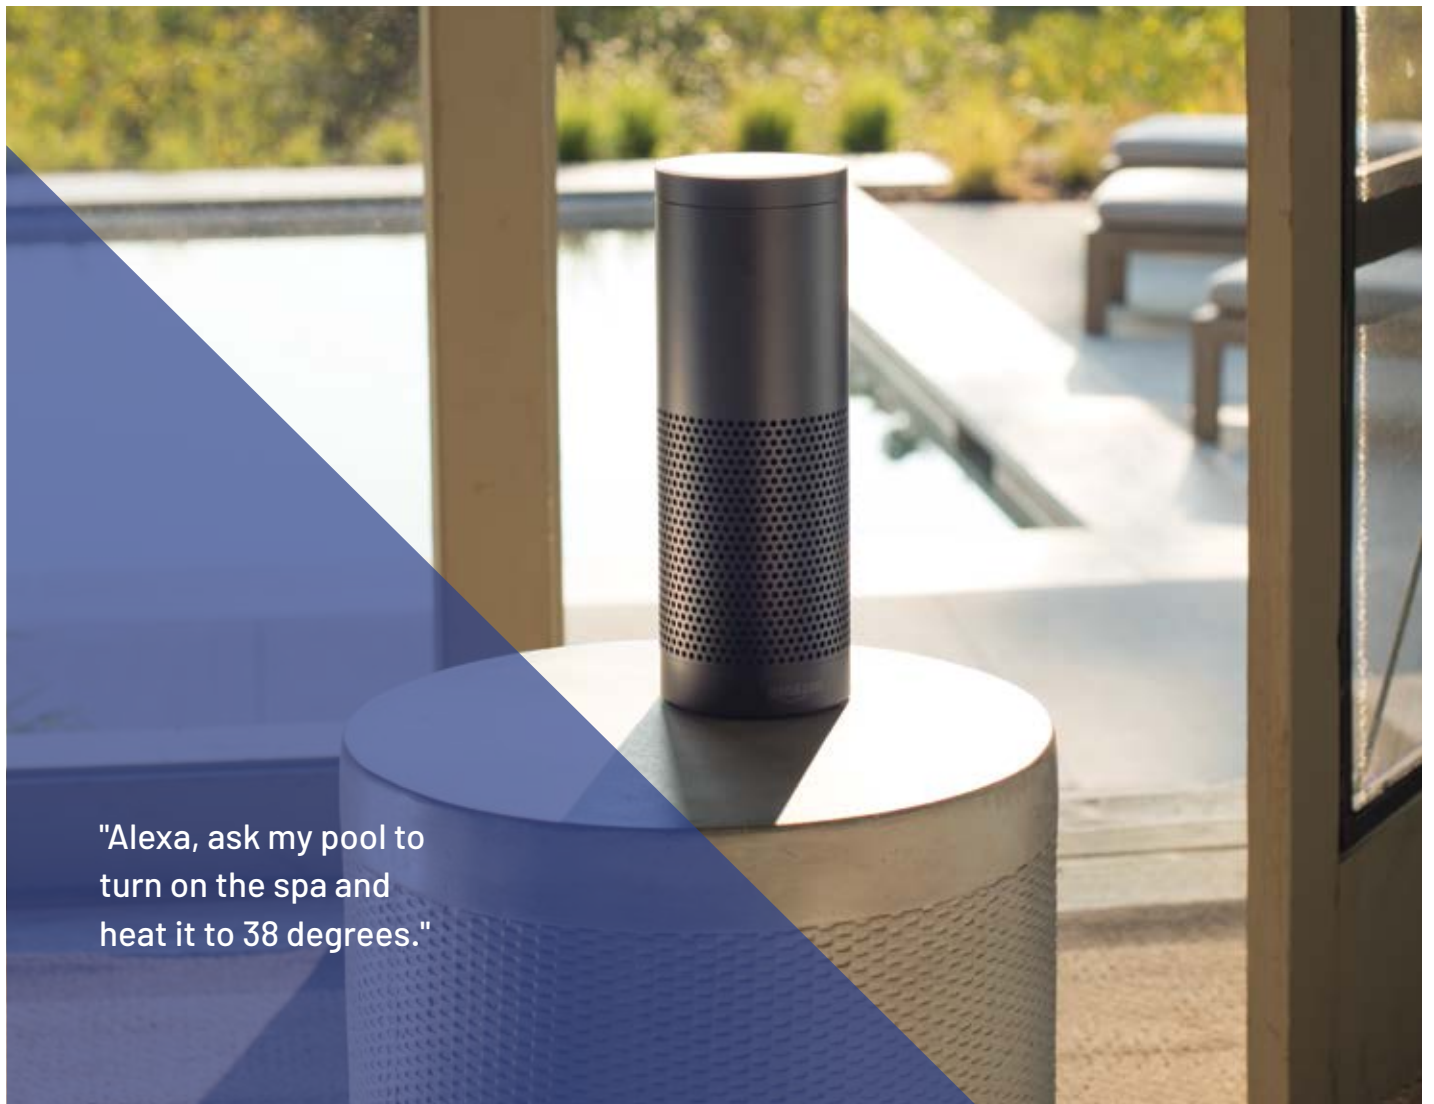

EVERYTHING NEEDED FOR EFFORTLESS POOL AND SPA CONTROL

from up close or around the world.

Wherever you are, the IntelliCenter® Control System for Pool and Spa makes it easier and more intuitive than ever to control your pool. Use your familiar iOS® or Android® mobile devices from anywhere in the world. IntelliCenter features new color touchscreen interfaces at the equipment pad as well as via an optional indoor control panel and/or optional wireless poolside remote. Its razor-sharp screen clarity and step-by-step instructions make operation a cinch.

IntelliCenter also has enhanced voice command capabilities through platforms like Amazon Echo®. Paradise truly has never been more portable.