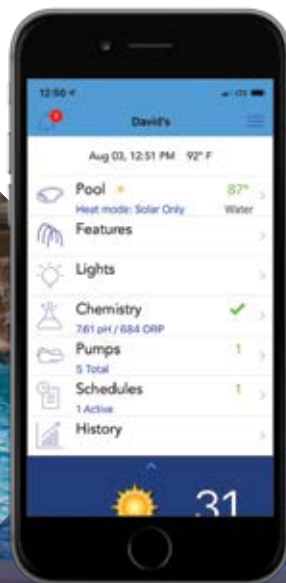

INTELLICENTER®

CONTROL SYSTEM FOR POOL AND SPA

Paradise has never been more portable.